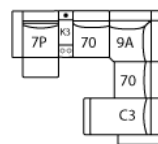

**6H Armless Power Recliner w/ Power Headrest**  
 33 x 42 x 31"  
 84 x 107 x 79 cm

**70 Armless Chair**  
 33 x 42 x 31"  
 84 x 107 x 79 cm

**9A Corner Square w Movable HeadR**  
 48 x 48 x 31"  
 122 x 122 x 79 cm

**C3 RHF PWR Reclining Chaise**  
**C4 LHF PWR Reclining Chaise**  
 42 x 61 x 31"  
 107 x 155 x 79 cm

**K3 Console with Storage**  
 13 x 41 x 27"  
 34 x 103 x 68 cm

**6P RHF Power Recliner w/ Power Headrest**  
**7P LHF Power Recliner w/ Power Headrest**  
 42 x 42 x 31"  
 107 x 107 x 79 cm

## POPULAR CONFIGURATIONS

**7P/K3/70/9A/70/6P**  
 136 x 123"  
 346 x 313 cm

**7P/6H/9A/70/6P**  
 123 x 123"  
 313 x 313 cm

**7P/K3/70/9A/70/C3**  
 136 x 123"  
 346 x 313 cm

**C4/70/9A/6H/17**  
 123 x 139"  
 313 x 354 cm

## DIMENSIONS

Seat Depth: 23" / 58 cm  
 Seat Height: 19" / 48 cm  
 Arm Depth: 41" / 103 cm  
 Arm Height: 24" / 60 cm  
 Reclined Depth: 61" / 155 cm

Dimensions shown as Width x Depth x Height.

Dimensions are correct at the time of printing and are subject to change without notice. Actual measurements for each item may vary from what is shown here. Please allow up to a +/- 1 inch difference. Availability may vary by region.