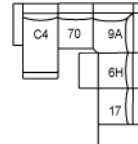

**6H Armless Power Recliner w/ Power Headrest**  
 33 x 42 x 31"  
 84 x 107 x 79 cm

**70 Armless Chair**  
 33 x 42 x 31"  
 84 x 107 x 79 cm

**9A Corner Square w Movable HeadR**  
 48 x 48 x 31"  
 122 x 122 x 79 cm

**C3 RHF PWR Reclining Chaise**  
**C4 LHF PWR Reclining Chaise**  
 42 x 61 x 31"  
 107 x 155 x 79 cm

**K3 Console with Storage**  
 13 x 41 x 27"  
 34 x 103 x 68 cm

**6P RHF Power Recliner w/ Power Headrest**  
**7P LHF Power Recliner w/ Power Headrest**  
 42 x 42 x 31"  
 107 x 107 x 79 cm

## POPULAR CONFIGURATIONS

**7P/K3/70/9A/70/6P**  
 136 x 123"  
 346 x 313 cm

**7P/6H/9A/70/6P**  
 123 x 123"  
 313 x 313 cm

**7P/K3/70/9A/70/C3**  
 136 x 123"  
 346 x 313 cm

**C4/70/9A/6H/17**  
 123 x 139"  
 313 x 354 cm

## DIMENSIONS

Seat Depth: 23" / 58 cm  
 Seat Height: 19" / 48 cm  
 Arm Depth: 41" / 103 cm  
 Arm Height: 24" / 60 cm  
 Reclined Depth: 61" / 155 cm

Dimensions shown as Width x Depth x Height.

Dimensions are correct at the time of printing and are subject to change without notice. Actual measurements for each item may vary from what is shown here. Please allow up to a +/- 1 inch difference. Availability may vary by region.