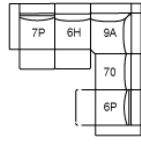

**6H Armless Power Recliner w/ Power Headrest**  
 33 x 42 x 31"  
 84 x 107 x 79 cm

**70 Armless Chair**  
 33 x 42 x 31"  
 84 x 107 x 79 cm

**9A Corner Square w Movable HeadR**  
 48 x 48 x 31"  
 122 x 122 x 79 cm

**C3 RHF PWR Reclining Chaise**  
**C4 LHF PWR Reclining Chaise**  
 42 x 61 x 31"  
 107 x 155 x 79 cm

**K3 Console with Storage**  
 13 x 41 x 27"  
 34 x 103 x 68 cm

**6P RHF Power Recliner w/ Power Headrest**  
**7P LHF Power Recliner w/ Power Headrest**  
 42 x 42 x 31"  
 107 x 107 x 79 cm

## POPULAR CONFIGURATIONS

**7P/K3/70/9A/70/6P**  
 136 x 123"  
 346 x 313 cm

**7P/6H/9A/70/6P**  
 123 x 123"  
 313 x 313 cm

**7P/K3/70/9A/70/C3**  
 136 x 123"  
 346 x 313 cm

**C4/70/9A/6H/17**  
 123 x 139"  
 313 x 354 cm

## DIMENSIONS

Seat Depth: 23" / 58 cm  
 Seat Height: 19" / 48 cm  
 Arm Depth: 41" / 103 cm  
 Arm Height: 24" / 60 cm  
 Reclined Depth: 61" / 155 cm

Dimensions shown as Width x Depth x Height.

Dimensions are correct at the time of printing and are subject to change without notice. Actual measurements for each item may vary from what is shown here. Please allow up to a +/- 1 inch difference. Availability may vary by region.