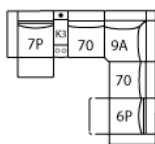

**6H Armless Power Recliner w/ Power Headrest**  
 33 x 42 x 31"  
 84 x 107 x 79 cm

**70 Armless Chair**  
 33 x 42 x 31"  
 84 x 107 x 79 cm

**9A Corner Square w Movable HeadR**  
 48 x 48 x 31"  
 122 x 122 x 79 cm

**C3 RHF PWR Reclining Chaise**  
**C4 LHF PWR Reclining Chaise**  
 42 x 61 x 31"  
 107 x 155 x 79 cm

**K3 Console with Storage**  
 13 x 41 x 27"  
 34 x 103 x 68 cm

**6P RHF Power Recliner w/ Power Headrest**  
**7P LHF Power Recliner w/ Power Headrest**  
 42 x 42 x 31"  
 107 x 107 x 79 cm

## POPULAR CONFIGURATIONS

**7P/K3/70/9A/70/6P**  
 136 x 123"  
 346 x 313 cm

**7P/6H/9A/70/6P**  
 123 x 123"  
 313 x 313 cm

**7P/K3/70/9A/70/C3**  
 136 x 123"  
 346 x 313 cm

**C4/70/9A/6H/17**  
 123 x 139"  
 313 x 354 cm

## DIMENSIONS

Seat Depth: 23" / 58 cm  
 Seat Height: 19" / 48 cm  
 Arm Depth: 41" / 103 cm  
 Arm Height: 24" / 60 cm  
 Reclined Depth: 61" / 155 cm

Dimensions shown as Width x Depth x Height.

Dimensions are correct at the time of printing and are subject to change without notice. Actual measurements for each item may vary from what is shown here. Please allow up to a +/- 1 inch difference. Availability may vary by region.